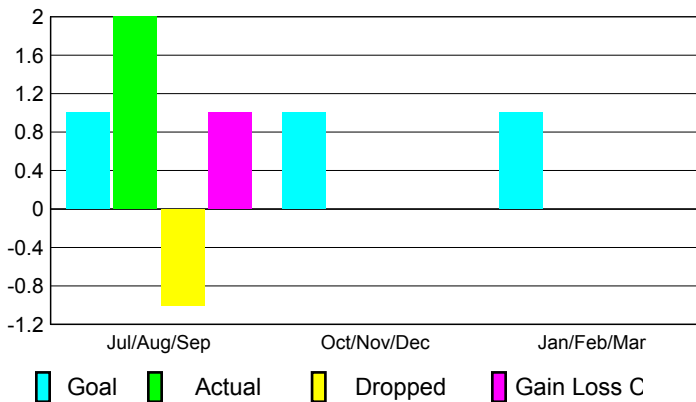

2009-2010 GMT Quarterly Report for District (or Undistricted) **District 3 L**

GMT: JOHN 'JACK' R FERGUSON

Location: OKLAHOMA

GMT CA: 1

CLUBS

Club Results 2009-2010

Clubs 2008-2009

Month	New Club Goal	Actual New Clubs	Actual Dropped Clubs	Gain/Loss of Clubs	Gain/Loss of Clubs
Jul/Aug/Sep	1	2	-1	1	0
Oct/Nov/Dec	1	0	0	0	0
Jan/Feb/Mar	1	0	0	0	0
Totals	3	2	-1	1	0

Club Results 2009-2010

Goal, New, Dropped, Gain/Loss

Comparison of Club Gain/Loss

Current Year Compared to the Previous Year

YTD Status Quo Clubs 2009-2010

Status Quo Clubs Compared to Status Quo Members

MEMBERSHIP