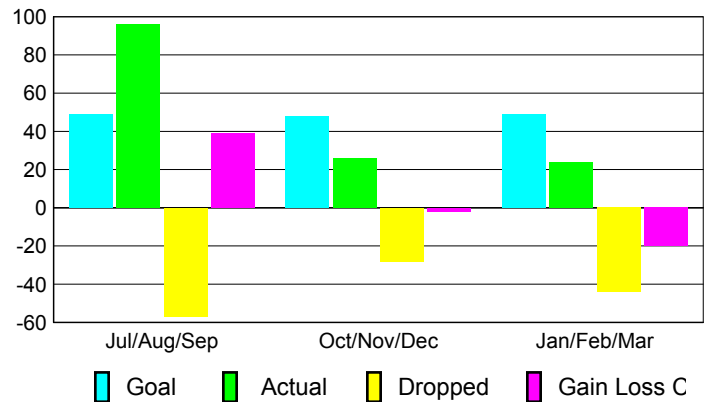

Membership Results 2009-2010

Goal, New, Dropped, Gain/Loss

Comparison of Membership Gain/Loss

Current Year Compared to the Previous Year