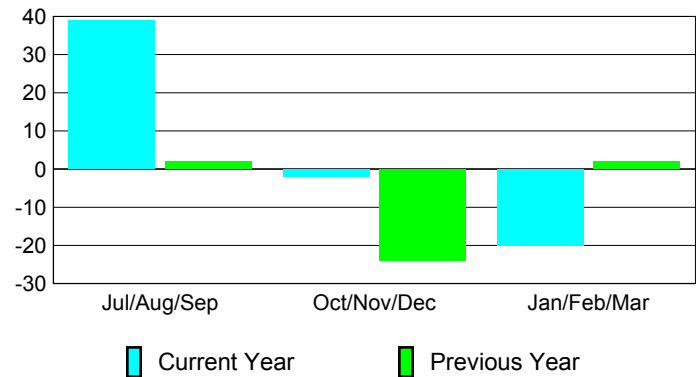

Membership Results 2009-2010

Membership 2008-2009

Month	Net Memb Goal	Actual New Memb	Actual Dropped Memb	Gain/Loss of Memb	Gain/Loss of Memb
Jul/Aug/Sep	49	96	-57	39	2
Oct/Nov/Dec	48	26	-28	-2	-24
Jan/Feb/Mar	49	24	-44	-20	2
Totals	146	146	-129	17	-20

Membership Results 2009-2010

Goal, New, Dropped, Gain/Loss

Comparison of Membership Gain/Loss

Current Year Compared to the Previous Year

Gender Comparison 2009-2010

Jul/Aug/Sep

Oct/Nov/Dec

Jan/Feb/Mar